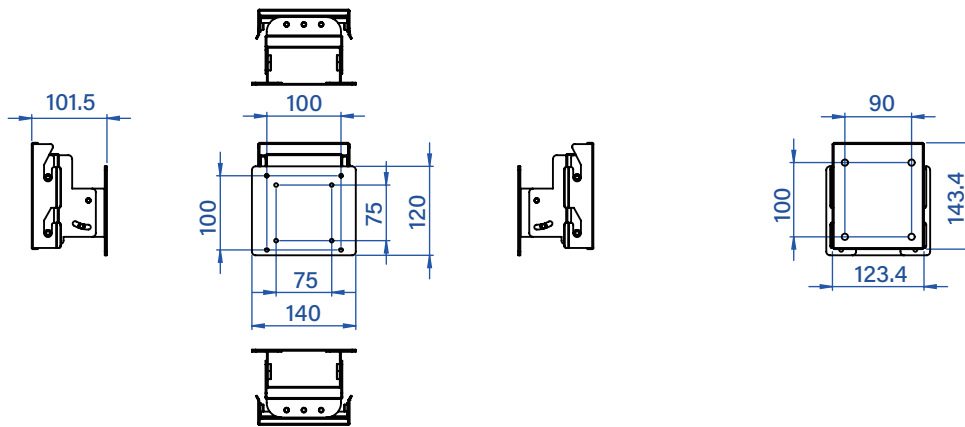

### FEATURES

- SUS316 Stainless Steel VESA Mount Bracket
- Suitable for Outdoor Mounting
- Support 75 x 75 mm/100 x 100 mm/200 x 200 mm(Option)

### SPECIFICATION

Bracket	Mounting Type	VESA Mount
	Pattern Size	75 x 75 mm ; 100 x 100 mm (Option: 200 x 200 mm)
	Material	SUS316 Stainless Steel
	Color	Silver
	Tilt	15 degrees Up and Down, Left and Right
	Weight Capacity	50 Kgs
	Product Dimension	140mm (W) x 143.4mm (H) x 101.5mm (D)
	Product Weight	1.5 Kgs

### VBRACKET-S75100

- 75 x 75 mm ; 100 x 100 mm

### VBRACKET-S75200

- 75 x 75 mm ; 100 x 100 mm ; 200 x 200 mm (Option)

Unit: mm