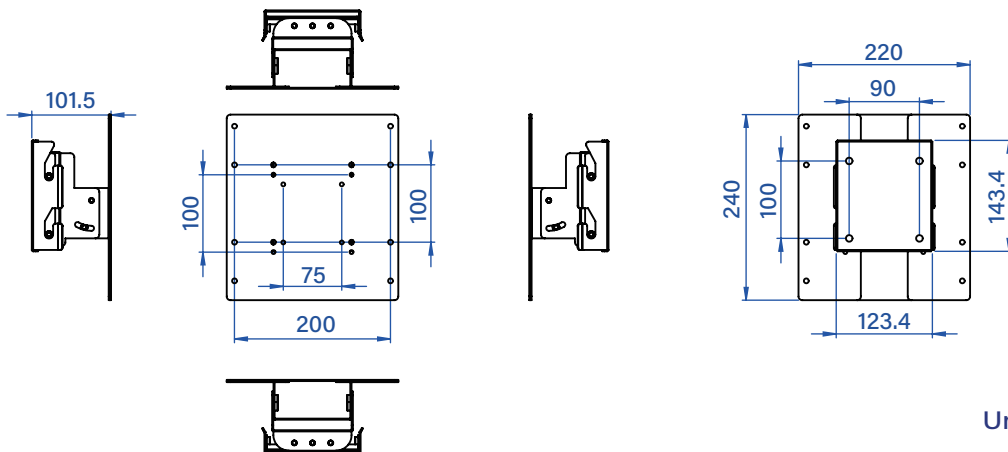

### SPECIFICATION

Bracket	Mounting Type	VESA Mount
	Pattern Size	75 x 75 mm ; 100 x 100 mm (Option: 200 x 200 mm)
	Material	SUS316 Stainless Steel
	Color	Silver
	Tilt	15 degrees Up and Down, Left and Right
	Weight Capacity	50 Kgs
	Product Dimension	140mm (W) x 143.4mm (H) x 101.5mm (D)
	Product Weight	1.5 Kgs

### VBRACKET-S75100

- 75 x 75 mm ; 100 x 100 mm

### VBRACKET-S75200

- 75 x 75 mm ; 100 x 100 mm ; 200 x 200 mm (Option)

Unit: mm