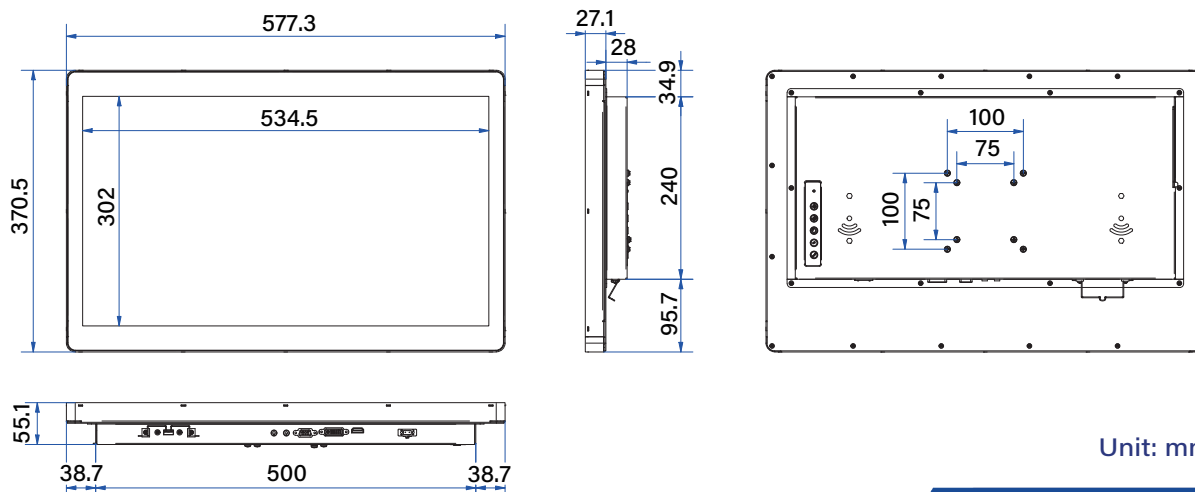

FSM2401-5P

24" IP65 WATERPROOF FRONT BEZEL MONITOR

FEATURES

- 24" TFT LCD Monitor with Resolution up to 1920 x 1080
- IP65 Front Bezel Waterproof
- P-CAP Touch Screen
- 1000nits/1500nits High Brightness for Sunlight Readable (Option)
- Wide Temperature Support -30 to 60°C (Option)

SPECIFICATION

Display	Size / Panel Type	24" TFT LCD Panel
	Resolution	1920 x 1080
	Brightness	300 cd/m ² (Option : 1000 / 1500 cd/m ²)
	Contrast Ratio	5000 : 1
	Response Time	25 ms
	Backlight	LED Backlight Unit
	Colors	16.7M Colors
	Viewing Angle	178° / 178°
Touch Screen	Touch Screen Type	P-CAP Touch Screen
	Hardness	7H
Environment	Operating Temperature	0°~+50°C
	Storage Temperature	-20°~+60°C
	Humidity	5%~90% RH (Non-Condensing)
	Waterproof Rating	IP65 Front Bezel
System	OSD	Menu , Auto , On/Off , Up , Down
	I/O Interface	VGA x 1, DVI x 1, HDMI x 1, USB x 1 (for Touch), DC in w/ 2pin Terminal Block
	Power Input	12VDC Input w/AC100~240V Power Adapter
	Power Consumption	35W
	Compliance	FCC/CE/RoHS Compliance
	Mounting	VESA 75 x 75 ; 100 x 100 mm
	Dimension / Weight	577.3mm (W) x 370.5mm (H) x 55.1mm (D) / 8.2kgs

Specifications subject to change without notice

ACCESSORIES

- VGA Cable x 1
- AC/DC Power Adapter x 1

Unit: mm