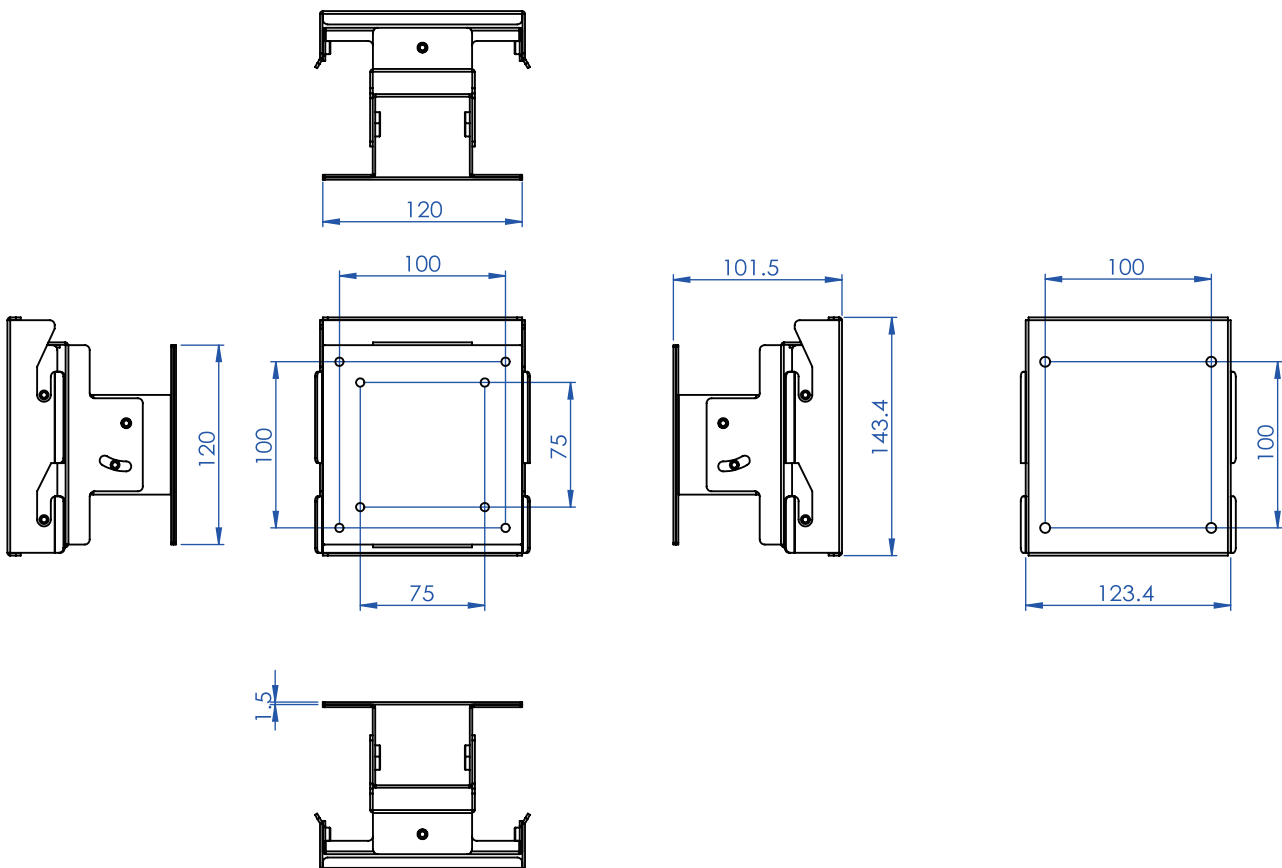

VBracket-S75100

VESA Mount Bracket

Features

- SUS316 Stainless Steel VESA Mount Bracket
- Suitable for Outdoor Mounting
- Support VESA 75 x 75 mm, 100 x 100mm

SPECIFICATION

Bracket	Mounting Type	VESA mount
	Pattern Size	75 x 75 mm, 100 x 100 mm
	Material	SUS316 Stainless Steel
	Color	Silver
	Tilt	15 degrees Up and Down
	Weight Capacity	15 Kgs
	Product Dimensions	123.4 (W) x 143.4 (H) x 101.5 (D) mm
	Product Weight	1.2 Kgs

Specifications subject to change without notice

Unit: mm